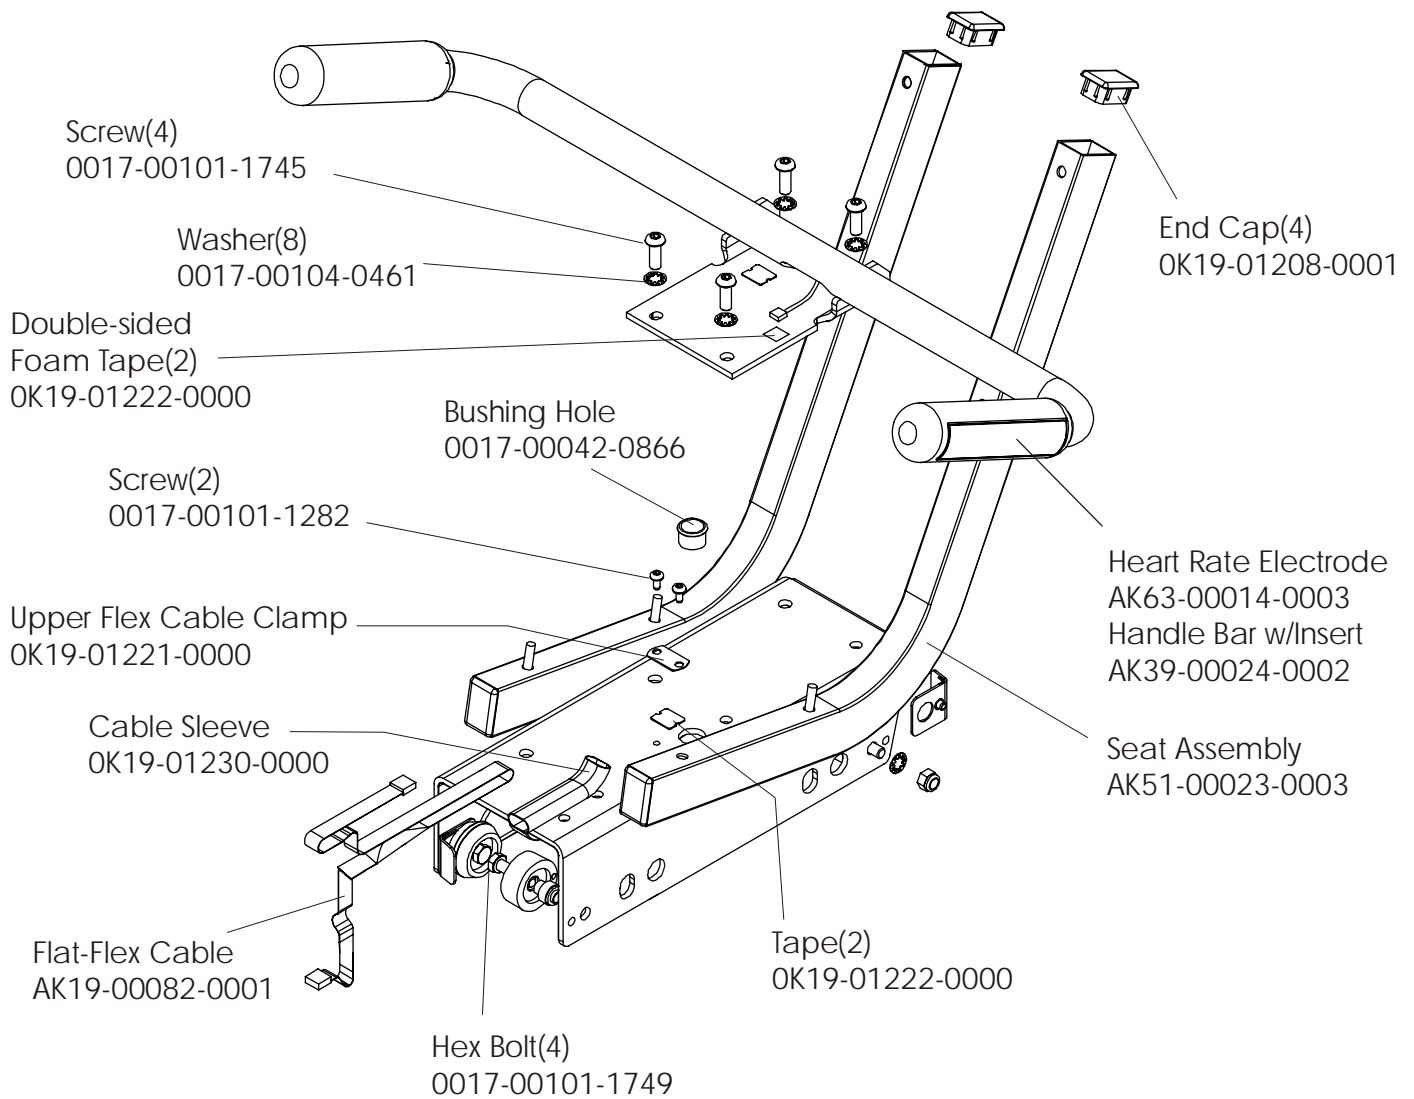

ARCTIC SILVER 95RWEZ

Seat Assembly

95RWEZ-0100-01
S/N CZR100000 and UP